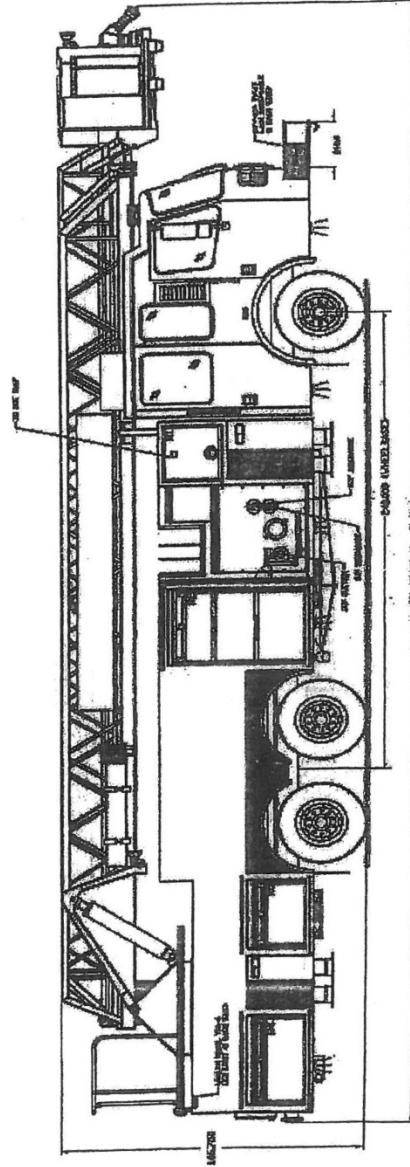

Palm Bay Fire Rescue 100' Rear Mount Aerial Platform

CHASSIS DATA

- 240" wheelbase
- 50' 1" overall length
- 12' 1" overall height
- 8' 6" overall width, excluding mirrors
- 80,500# GVWR

Palm Bay Fire Rescue

100' Rear Mount Aerial Platform

CHASSIS DATA